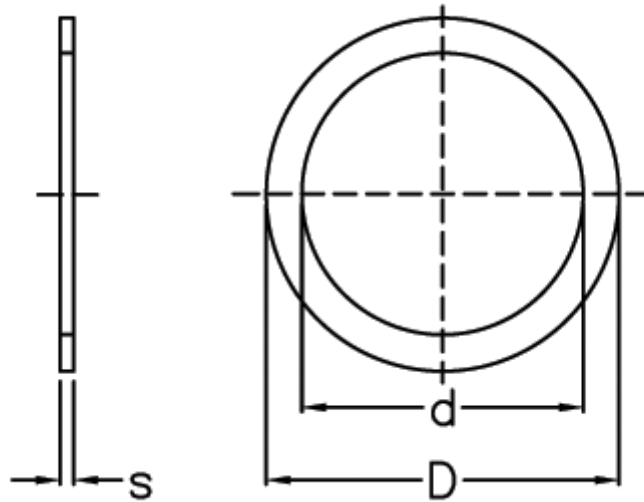

Article number: 0130746  
Description: Shim Washer  
PS 75x95x1 DIN 988

## Measures

---

d	= 75
D	= 95
Description	= PS 75x95x1
s	= 1.00
tol	= -0.05
Weight kg/1000	= 20.900